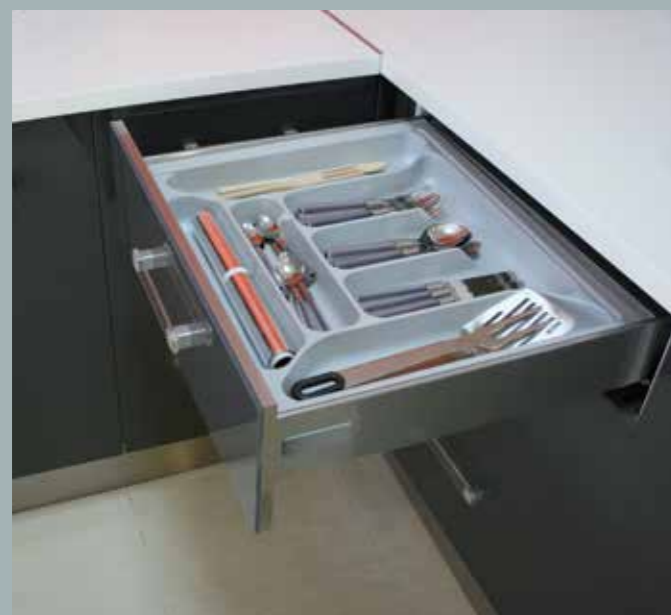

QUICKMOTION/HETTICH
ACJ350*1000 / ACJ350*1000
*= 300/400/450/600/900/1000
CUBERTEO 30/40/45/60/90/100 CM.
CUTLERY TRAY 30/40/45/60/90/100 CM.
RANGE COUVERTS 30/40/45/60/90/100 CM.